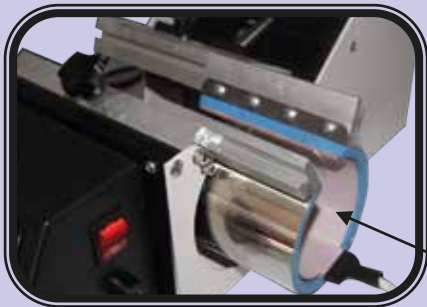

# iMUG S

- 1 year guarantee
- Quick mug exchange
- 5 sizes available
- Machine comes with one heater Ø 80 mm

Sliding rails for easy and quick change of accessories

Display, time and temperature control  
Easy to use

Technical characteristics	
Weight	8 Kg
Max T°	250C°
Electric Power	400 W
Power Supply	240 V

5 mug Heaters available :

Cylindrical Ø 70mm / 80mm	Conical Ø 50/ 75 mm ou 75 / 90 mm	Ø 90
---------------------------	-----------------------------------	------